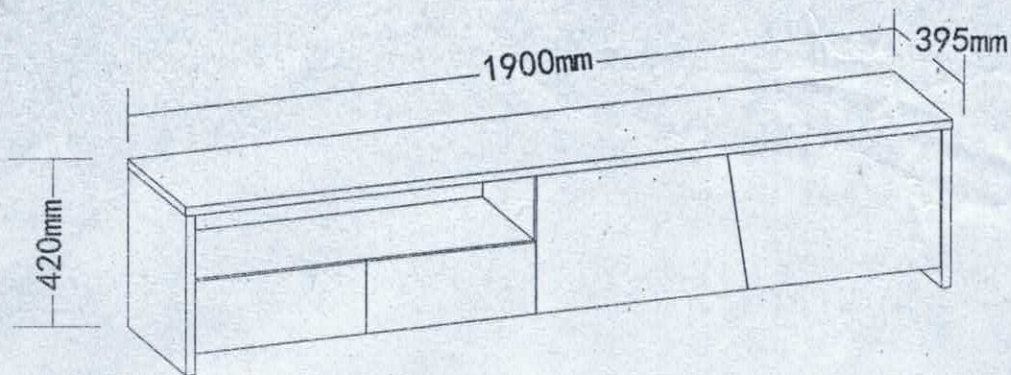

PRODUCT NAME

GAIA 190 TV Unit

EN

1. Identify the parts which make up your piece of furniture.
2. Gather the hardware parts and count them.
3. Have the necessary assembly tools ready.
4. Organize a space for assembly, wall carpeting or a blanket will protect the furniture against scratches.
5. Never force the assembling while you put the parts together. You are recommended to tighten the screws after the furniture has been used for some time.
6. After assembling this product, it is advisable to regularly ventilate the room for a few days.

KEEP THE ASSEMBLY INSTRUCTION. THE RELEVANT INFORMATION YOU CAN FIND ON IT WILL HELP YOU GET IN TOUCH WITH YOUR STORE IF A PART WAS TO BE MISSING.

No.	Size	Qty	Ctn no.	No.	Size	Qty	Ctn no.
1	1900*398*22	1	2-1	10	327*345*15	1	2-1
2	397*398*22	1	2-2	11	327*345*15	1	2-1
3	397*398*22	1	2-2	12	420*18*15	1	2-2
4	1852*378*15	1	2-1	13	368*290*5	2	2-2
5	1852*55*15	1	2-1	14	420*18*15	1	2-2
6	360*328*15	1	2-2	15	300*94*15	4	2-2
7	360*328*15	1	2-2	16	300*94*15	2	2-2
8	360*145*15	1	2-2	17	360*94*15	2	2-2
9	360*846*15	1	2-1	18	1860*336*5	1	2-1

2

3

109 x1	102 x5
	
	φ15*12mm

4

109 x1	102 x2	103 x2	110 x1	111 x1	108 x4
					
	φ15*12mm	φ7*32.5mm	L=300mm	L=300mm	φ4X12mm

109x1	103x10	110x1	111 x1	108x4
				
	φ7*32.5mm	L=300mm	L=300mm	φ4X12mm

109 x1	102x8
	
	φ15*12mm

109 x1	102x8
	
	φ15*12mm

7

109 x1	102x8
	
	φ15*12mm

8

9

109x1	101x4	105x8	106x4	107x4	123x2	117x2
						
	φ6X30mm	φ6*19.5mm	φ10	φ5X50mm	φ10X1mm	φ3X12mm

10

109x1	104x8	112x2	113x2	108x8
				
	φ12*10mm	L=300mm	L=300mm	φ4X12mm